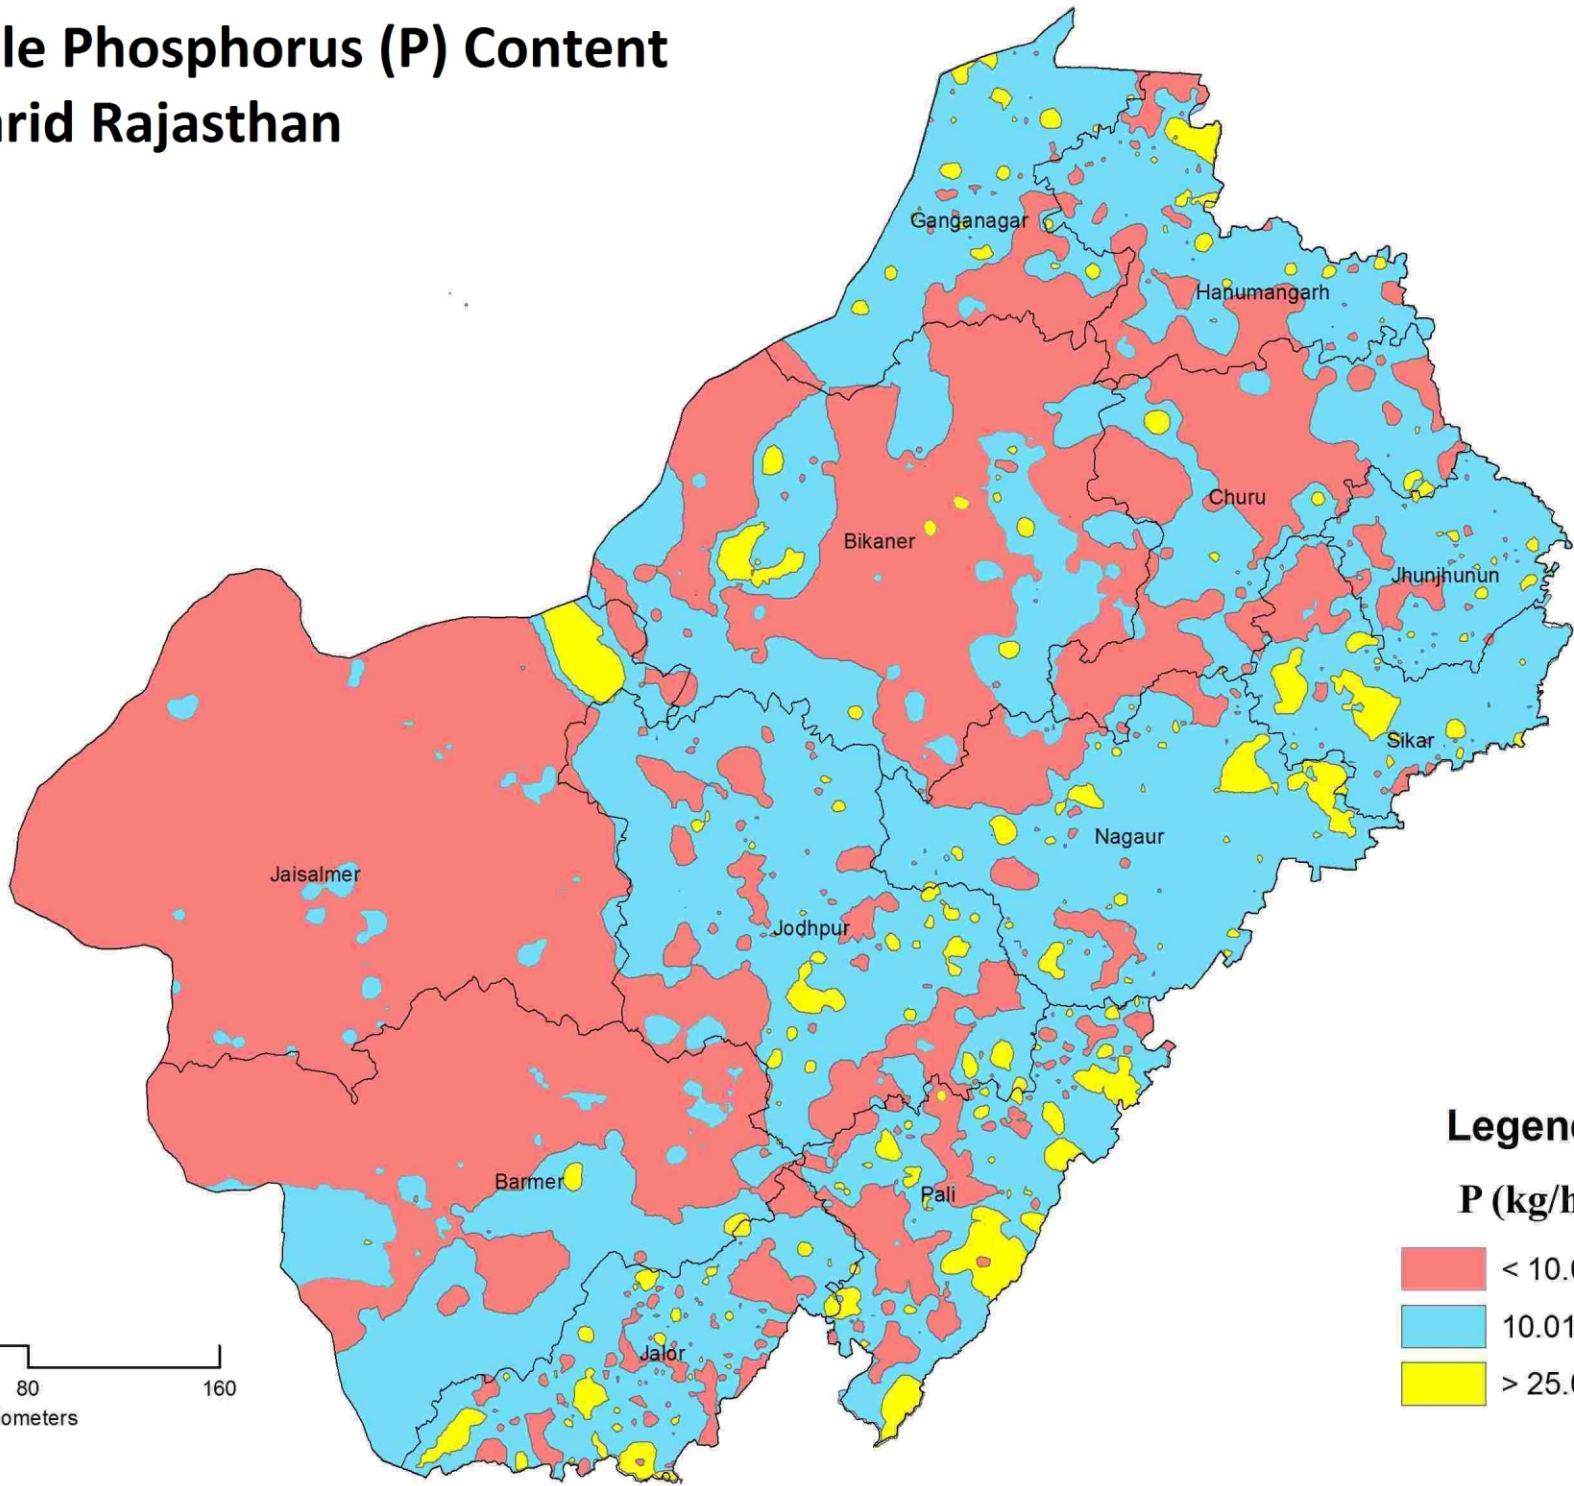

Available Phosphorus (P) Content in hot arid Rajasthan

Legend

P (kg/ha)

- < 10.00
- 10.01 - 25.00
- > 25.00